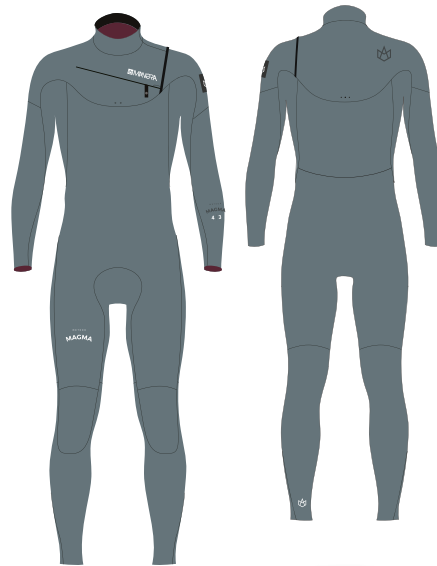

METEOR MAGMA
HOODED - FRONT ZIP

5.4.3

DETAILS

REF. 22201-0101
SIZING. XS-S-M-ML-L-XL
COLORS. BLACK

FLEXIBILITY 80%
WARMTH 100%
COMFORT 90%

METEOR MAGMA
FRONT ZIP

5.4.3

DETAILS

REF. 22201-0102
SIZING. XS-S-M-ML-L-XL
COLORS. SLATE BLACK

FLEXIBILITY 90%
WARMTH 95%
COMFORT 100%

METEOR MAGMA
FRONT ZIP

4.3

DETAILS

REF. 22201-0103
SIZING. XS-S-M-ML-L-XL
COLORS. STEEL BLUE

FLEXIBILITY 95%
WARMTH 90%
COMFORT 100%