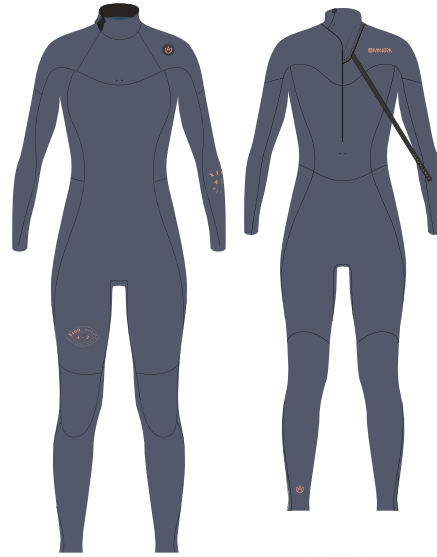

METEOR X10D
BACKZIP

5.4.3

DETAILS

REF. 22201-5002
SIZING. XS-S-M-L
COLORS. CASCADE - ETHEREAL

FLEXIBILITY 100%
WARMTH 85%
COMFORT 100%

METEOR X10D
BACKZIP

4.3

DETAILS

REF. 22201-5003
SIZING. XS-S-M-L
COLORS. CASCADE - CORAL

FLEXIBILITY 100%
WARMTH 80%
COMFORT 100%