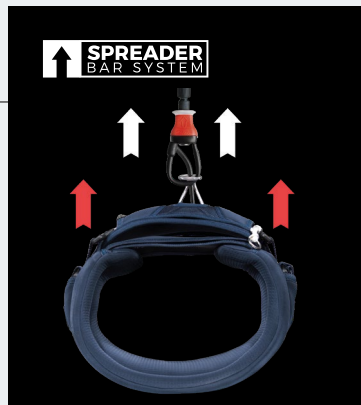

### GEL FOAM

- The gel foam disperses pressure evenly & efficiently to provide a "pillow comfort", much appreciated during long sessions
- It creates a different sense of feeling while riding as it moves along with your movements, therefore the contact with the harness is more intuitive & it prevents any rash or rubbing discomfort

### SPREADER BAR

- Length of our bars are well suited so they will pull along both sides of the harness
- Avoids any lateral contraction on the body

### DOWN HOLD SYSTEM

- The spreader bar has an asymmetrical attachment that distributes the forces downward.
- Secured in its original position, the hook does not ride back up