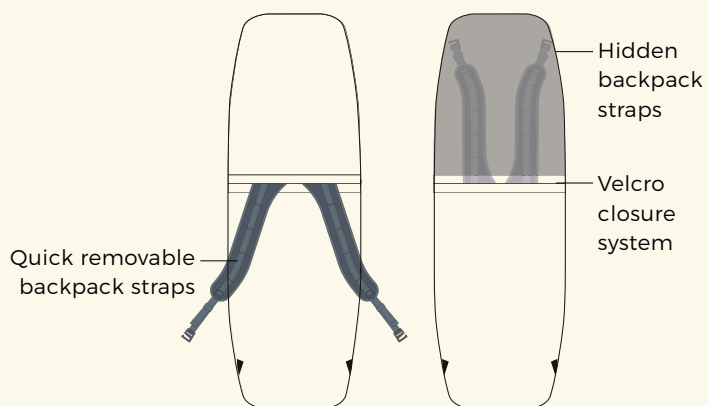

CHUBBY

CHUBBY LIGHT

145 X 32 X 47 CM

DETAILS

| | |
|----------------|-------------------|
| REF. | 22203-0202 |
| SIZING. | 145x32x47CM |
| COLORS. | SLATE - CREME |

FEATURES

- Premium 600D Polyester fabric
- Upper waterproof pocket
- Quick removable backpack straps
- Inside mesh pockets
- 4 reinforced handles
- Inside tightening straps
- 3mm protection foam

BACK FEATURES

WHEELS

LIGHT