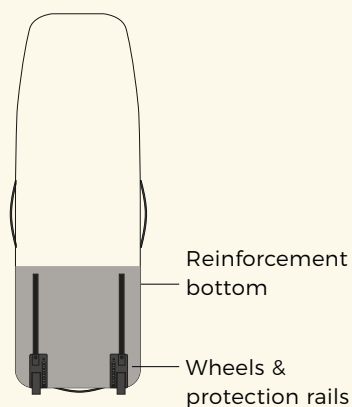

CHUBBY WHEELS

145 X 35 X 47 CM

DETAILS

| | |
|----------------|-------------------|
| REF. | 22203-0201 |
| SIZING. | 145x35x47CM |
| COLORS. | SLATE - CREME |

FEATURES

- Premium 600D Polyester fabric
- Upper waterproof pocket
- High quality wheels
- Inside mesh pockets
- 4 reinforced handles
- Inside tightening straps
- 8mm protection foam
- Bottom reinforcement

CHUBBY

CHUBBY LIGHT

145 X 32 X 47 CM

DETAILS

| | |
|----------------|-------------------|
| REF. | 22203-0202 |
| SIZING. | 145x32x47CM |
| COLORS. | SLATE - CREME |

FEATURES

- Premium 600D Polyester fabric
- Upper waterproof pocket
- Quick removable backpack straps
- Inside mesh pockets
- 4 reinforced handles
- Inside tightening straps
- 3mm protection foam

BACK FEATURES

WHEELS

LIGHT