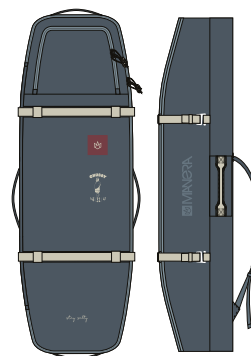

CHUBBY WHEELS

145 X 35 X 47 CM

DETAILS

| | |
|----------------|-------------------|
| REF. | 22203-0201 |
| SIZING. | 145x35x47CM |
| COLORS. | SLATE - CREME |

FEATURES

- Premium 600D Polyester fabric
- Upper waterproof pocket
- High quality wheels
- Inside mesh pockets
- 4 reinforced handles
- Inside tightening straps
- 8mm protection foam
- Bottom reinforcement

CHUBBY

CHUBBY LIGHT

145 X 32 X 47 CM

DETAILS

| | |
|----------------|-------------------|
| REF. | 22203-0202 |
| SIZING. | 145x32x47CM |
| COLORS. | SLATE - CREME |

FEATURES

- Premium 600D Polyester fabric
- Upper waterproof pocket
- Quick removable backpack straps
- Inside mesh pockets
- 4 reinforced handles
- Inside tightening straps
- 3mm protection foam

BACK FEATURES

WHEELS

LIGHT