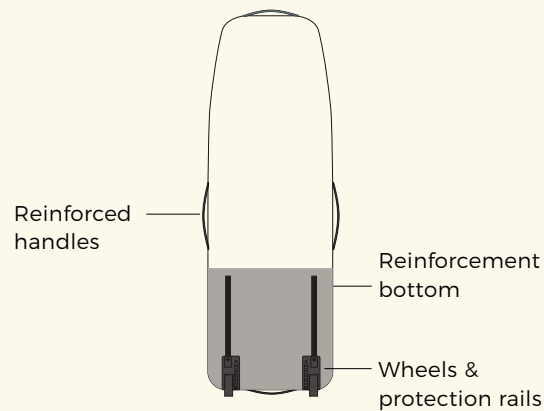

B A C K F E A T U R E S