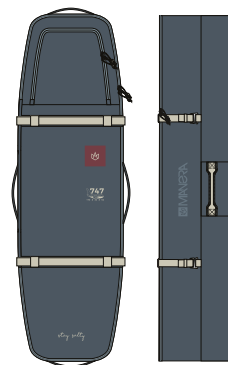

## 747 LIGHT

190 X 34 X 54 CM

### DETAILS

<b>REF.</b>	<b>22203-0204</b>
<b>SIZING.</b>	190x34x54CM
<b>COLORS.</b>	SLATE - CREME

### FEATURES

- Premium 600D Polyester fabric
- Upper waterproof pocket
- Inside mesh pockets
- 4 reinforced handles
- Inside tightening straps
- 3mm protection foam

## 747 LIGHT

170 X 34 X 54 CM