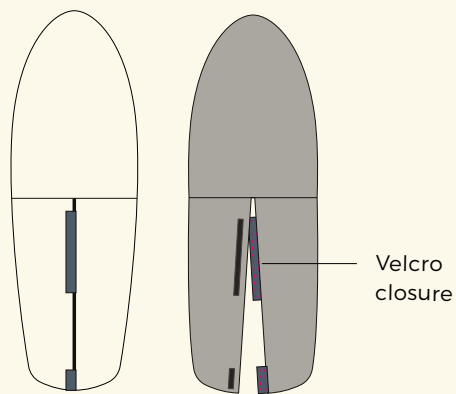

## POCKET

4'3"  
135 X 55 CM

### DETAILS

**REF.** 22203-0102  
**SIZING.** 4'3" - 135x55CM  
**COLORS.** SLATE - CREME

### FEATURES

- Premium 600D Polyester fabric
- Foil-specific entry
- No zipper : Closes with velcro
- Removable shoulder strap
- Zipper pocket
- One side handle

## BACK FEATURES

FOIL 5'3"

POCKET 4'3"