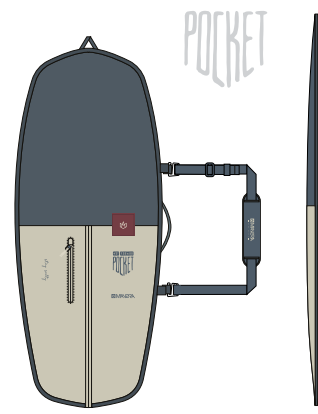

## FOIL

5'3"  
165 X 56 CM

### DETAILS

**REF.** 22203-0103  
**SIZING.** 5'3" - 165x56CM  
**COLORS.** SLATE - CREME

### FEATURES

- Premium 600D Polyester fabric
- Foil-specific entry
- No zipper : Closes with velcro
- Removable shoulder strap
- Zipper pocket
- One side handle

## POCKET

4'3"  
135 X 55 CM