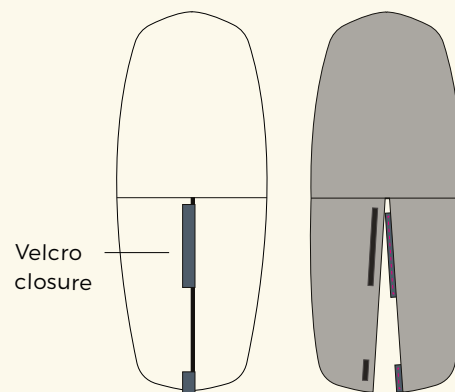

### DETAILS

**REF.** 22203-0102  
**SIZING.** 4'3" - 135x55CM  
**COLORS.** SLATE - CREME

### FEATURES

- Premium 600D Polyester fabric
- Foil-specific entry
- No zipper : Closes with velcro
- Removable shoulder strap
- Zipper pocket
- One side handle

## BACK FEATURES

FOIL 5'3"

POCKET 4'3"