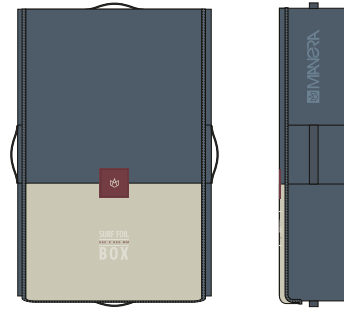

KITE FOIL BOX

310 X 1100 CM

DETAILS

REF.	22203-0303
SIZING.	310x1100CM
COLORS.	SLATE - CREME

FEATURES

- Premium 600D Polyester fabric
- High density foam protection
- 3 compartments
- Elastic straps attach
- Inside pocket for accessories
- One side handle

SURF FOIL BOX

560 X 850 CM

DETAILS

REF.	22203-0304
SIZING.	560x850CM
COLORS.	SLATE - CREME

FEATURES

- Premium 600D Polyester fabric
- High density foam protection
- Elastic straps attach
- Inside pocket for accessories
- 4 side handles

INSIDE FEATURES

KITE FOIL BOX

SURF FOIL BOX