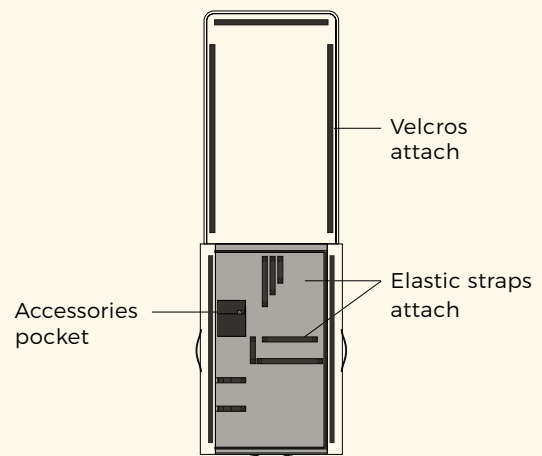

KITE FOIL BOX

310 X 1100 CM

DETAILS

REF.	22203-0303
SIZING.	310x1100CM
COLORS.	SLATE - CREME

FEATURES

- Premium 600D Polyester fabric
- High density foam protection
- 3 compartments
- Elastic straps attach
- Inside pocket for accessories
- One side handle

SURF FOIL BOX

560 X 850 CM

DETAILS

REF.	22203-0304
SIZING.	560x850CM
COLORS.	SLATE - CREME

FEATURES

- Premium 600D Polyester fabric
- High density foam protection
- Elastic straps attach
- Inside pocket for accessories
- 4 side handles

INSIDE FEATURES

KITE FOIL BOX

SURF FOIL BOX