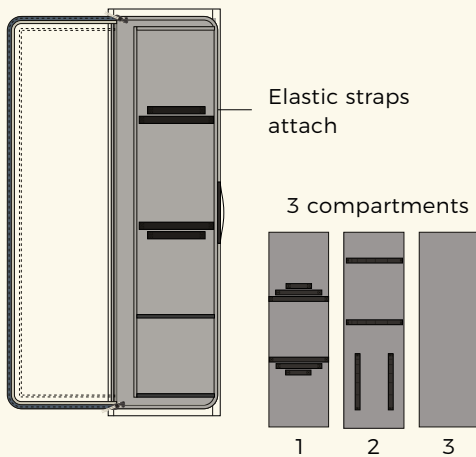

KITE FOIL BOX

310 X 1100 CM

DETAILS

REF.	22203-0303
SIZING.	310x1100CM
COLORS.	SLATE - CREME

FEATURES

- Premium 600D Polyester fabric
- High density foam protection
- 3 compartments
- Elastic straps attach
- Inside pocket for accessories
- One side handle

SURF FOIL BOX

560 X 850 CM

DETAILS

REF.	22203-0304
SIZING.	560x850CM
COLORS.	SLATE - CREME

FEATURES

- Premium 600D Polyester fabric
- High density foam protection
- Elastic straps attach
- Inside pocket for accessories
- 4 side handles

INSIDE FEATURES

KITE FOIL BOX

SURF FOIL BOX