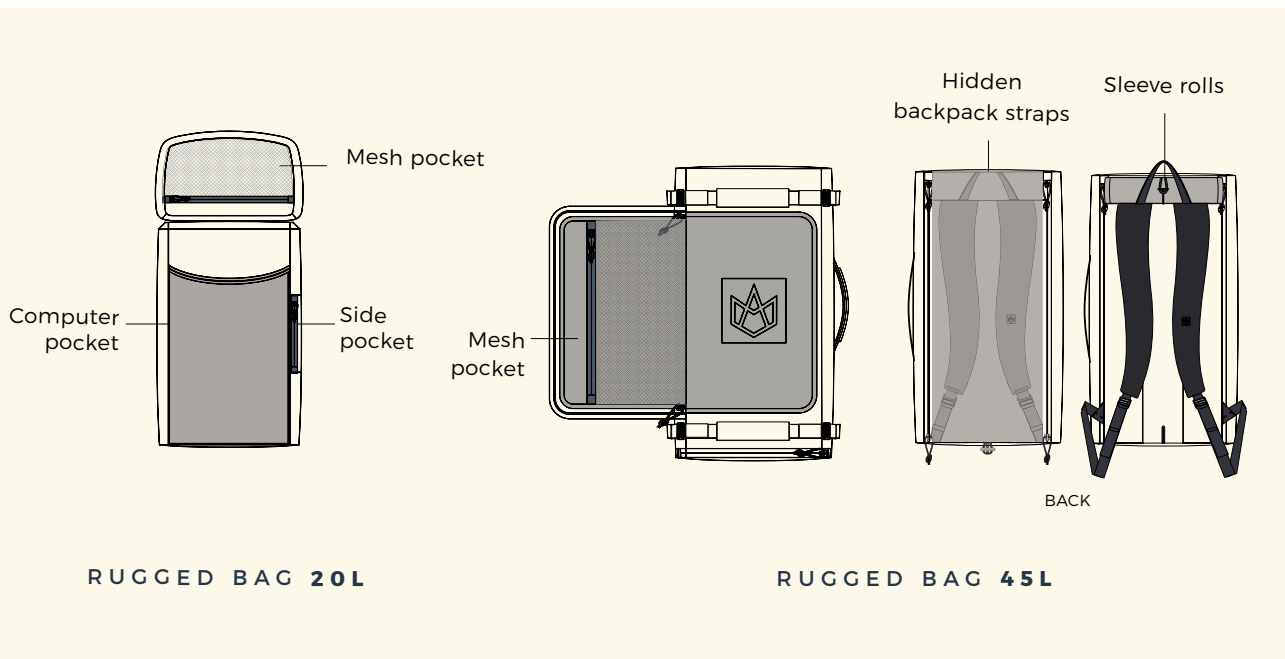

RUGGED DUFFLE BAG

45 L
65 X 30 X 23 CM

DETAILS

REF. 22203-0401
SIZING. 45L - 65x30x23CM
COLORS. ANTHRACITE - SUEDE

FEATURES

- Premium coated Polyester material
- Removable backpack straps
- 1 side expandable pocket
- 1 outside pocket
- 1 inside mesh pocket

INSIDE FEATURES

RUGGED BAG 20L

RUGGED BAG 45L