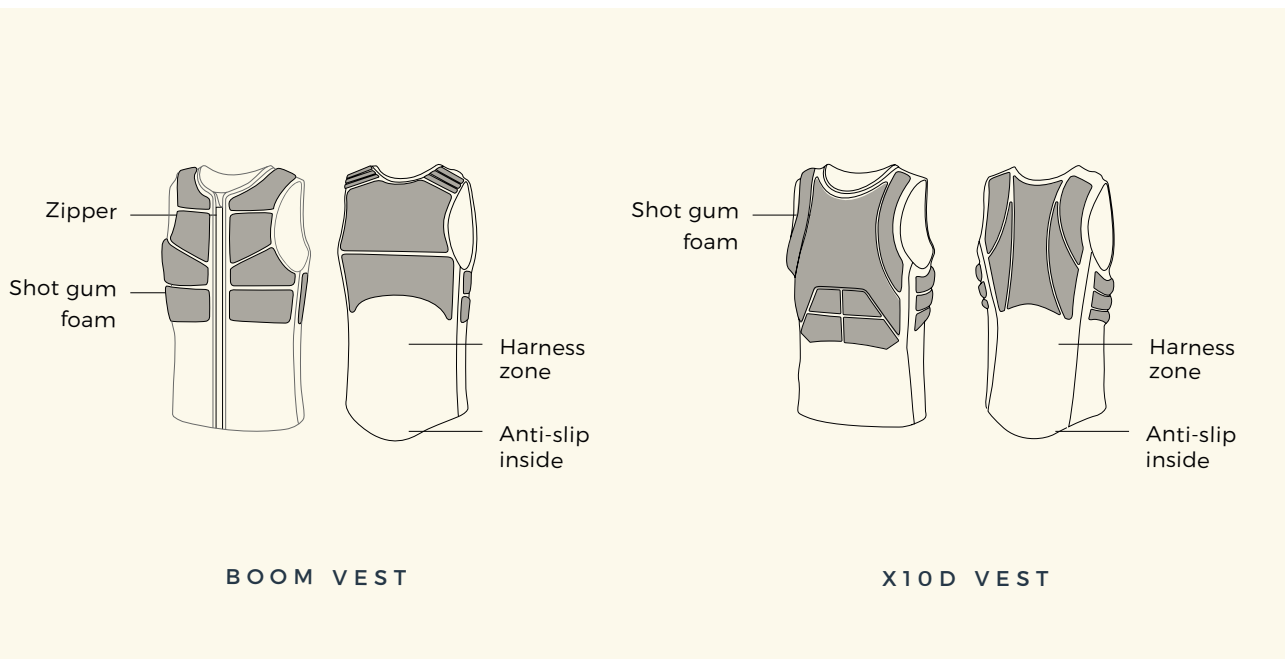

IMPACT VEST

DETAILS

REF.	22205-0200
SIZING.	S-M-L-XL
COLORS.	INK BLUE / BLACK

FEATURES

- Shot gum foam
- Hyper stretch - X10D jersey
- Harness zone
- Anti-slip

FEATURES

BOOM VEST

X10D VEST