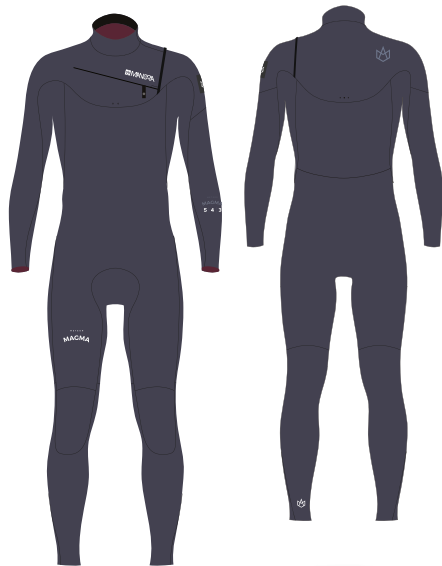

METEOR MAGMA
HOODED - FRONT ZIP

5.4.3

DETAILS

REF.	22201-0101
SIZING.	XS-S-M-ML-L-XL
COLORS.	BLACK
PRICE.	469,99€

FLEXIBILITY	80%
WARMTH	100%
COMFORT	90%

METEOR MAGMA
FRONT ZIP

5.4.3

DETAILS

REF.	22201-0102
SIZING.	XS-S-M-ML-L-XL
COLORS.	SLATE BLACK
PRICE.	439,99€

FLEXIBILITY	90%
WARMTH	95%
COMFORT	100%

METEOR MAGMA
FRONT ZIP

4.3

DETAILS

REF.	22201-0103
SIZING.	XS-S-M-ML-L-XL
COLORS.	STEEL BLUE
PRICE.	409,99€

FLEXIBILITY	95%
WARMTH	90%
COMFORT	100%