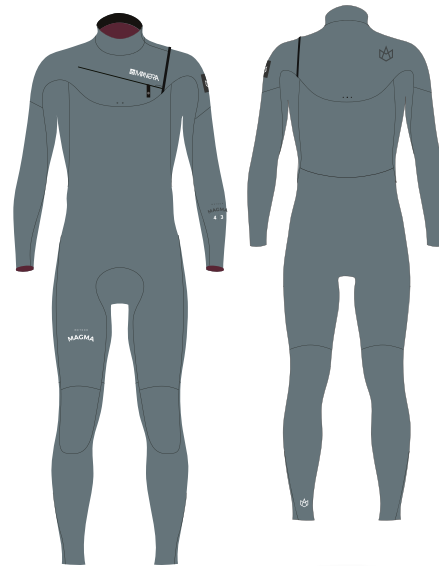

METEOR MAGMA
HOODED - FRONT ZIP

5.4.3

DETAILS

REF.	22201-0101
SIZING.	XS-S-M-ML-L-XL
COLORS.	BLACK
PRICE.	469,99€

FLEXIBILITY	80%
WARMTH	100%
COMFORT	90%

METEOR MAGMA
FRONT ZIP

5.4.3

DETAILS

REF.	22201-0102
SIZING.	XS-S-M-ML-L-XL
COLORS.	SLATE BLACK
PRICE.	439,99€

FLEXIBILITY	90%
WARMTH	95%
COMFORT	100%

METEOR MAGMA
FRONT ZIP

4.3

DETAILS

REF.	22201-0103
SIZING.	XS-S-M-ML-L-XL
COLORS.	STEEL BLUE
PRICE.	409,99€

FLEXIBILITY	95%
WARMTH	90%
COMFORT	100%