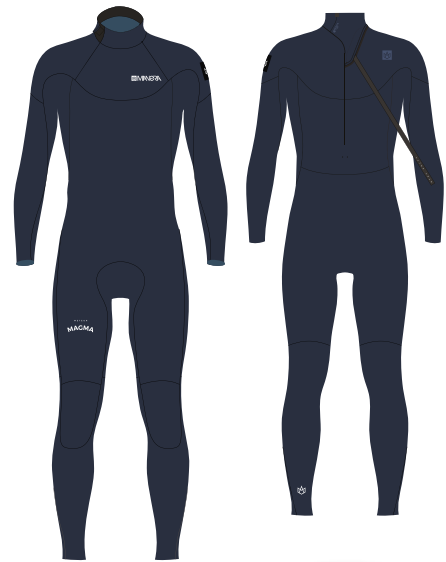

METEOR MAGMA
BACK ZIP

5.4.3

DETAILS

REF.	22201-0402
SIZING.	XS-S-M-L-XL
COLORS.	SAILOR BLUE
PRICE.	439,99€

FLEXIBILITY	90%
WARMTH	95%
COMFORT	100%

METEOR MAGMA
BACK ZIP

4.3

DETAILS

REF.	22201-0403
SIZING.	XS-S-ML-XL
COLORS.	SAILOR BLUE
PRICE.	409,99€

FLEXIBILITY	95%
WARMTH	90%
COMFORT	100%