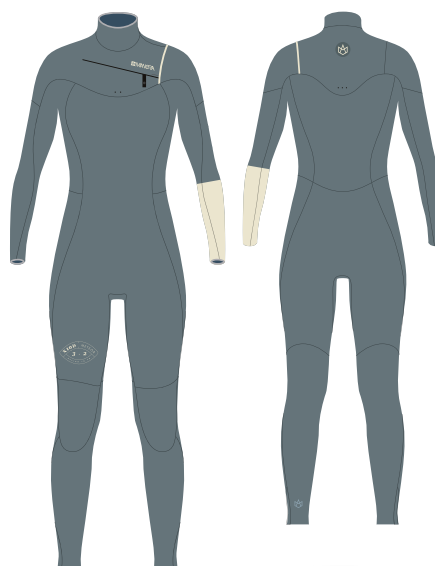

METEOR X10D

FRONTZIP

4.3

DETAILS

REF.	22201-2003
SIZING.	XS-S-M-L
COLORS.	CASCADE - CORAL
PRICE.	329,99€

FLEXIBILITY	100%
WARMTH	80%
COMFORT	100%

METEOR X10D

FRONTZIP

3.2

DETAILS

REF.	22201-2004
SIZING.	XS-S-M-L
COLORS.	STEEL BLUE - SILKY WHITE
PRICE.	319,99€

FLEXIBILITY	100%
WARMTH	75%
COMFORT	100%