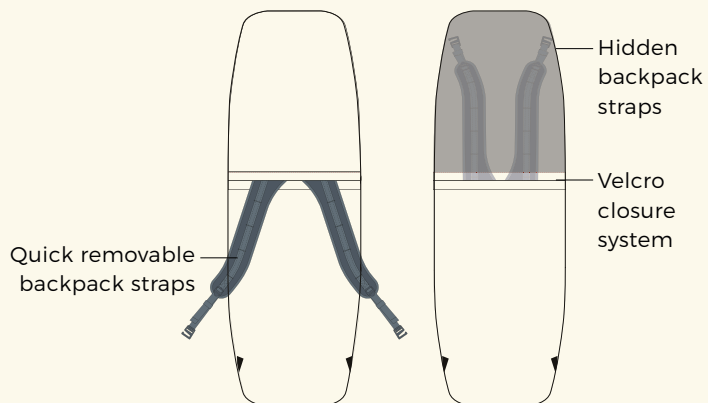

CHUBBY

CHUBBY WHEELS

145 X 35 X 47 CM

DETAILS

REF.	22203-0201
SIZING.	145x35x47CM
COLORS.	SLATE - CREME
PRICE.	189,99€

FEATURES

- Premium 600D Polyester fabric
- Upper waterproof pocket
- High quality wheels
- Inside mesh pockets
- 4 reinforced handles
- Inside tightening straps
- 8mm protection foam
- Bottom reinforcement

CHUBBY LIGHT

145 X 32 X 47 CM

DETAILS

REF.	22203-0202
SIZING.	145x32x47CM
COLORS.	SLATE - CREME
PRICE.	159,99€

FEATURES

- Premium 600D Polyester fabric
- Upper waterproof pocket
- Quick removable backpack straps
- Inside mesh pockets
- 4 reinforced handles
- Inside tightening straps
- 3mm protection foam

BACK FEATURES

WHEELS

LIGHT