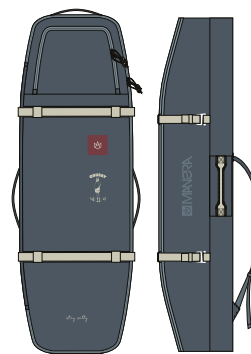

CHUBBY

## CHUBBY WHEELS

145 X 35 X 47 CM

### DETAILS

REF.	22203-0201
SIZING.	145x35x47CM
COLORS.	SLATE - CREME
PRICE.	189,99€

### FEATURES

- Premium 600D Polyester fabric
- Upper waterproof pocket
- High quality wheels
- Inside mesh pockets
- 4 reinforced handles
- Inside tightening straps
- 8mm protection foam
- Bottom reinforcement