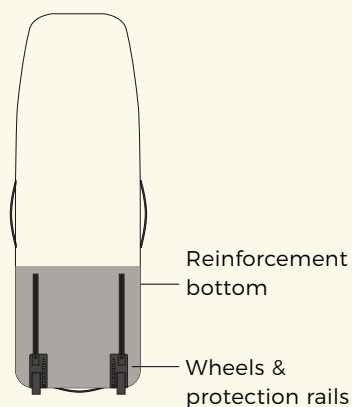

BACK FEATURES

WHEELS