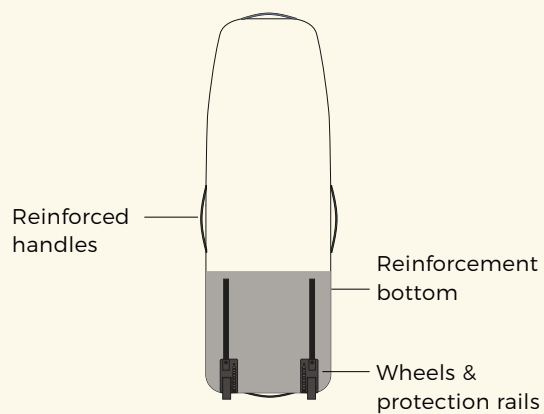

B A C K F E A T U R E S