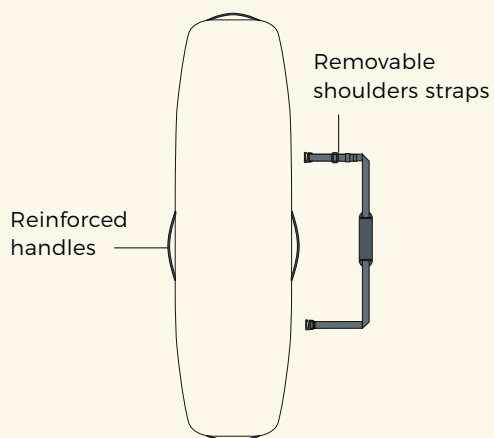

747 LIGHT

170 X 34 X 54 CM

DETAILS

REF.	22203-0204
SIZING.	170x34x54CM
COLORS.	SLATE - CREME
PRICE.	189,99€

FEATURES

- Premium 600D Polyester fabric
- Upper waterproof pocket
- Quick removable backpack straps
- Inside mesh pockets
- 4 reinforced handles
- Inside tightening straps
- 3mm protection foam

BACK FEATURES

LIGHT 190

LIGHT 170