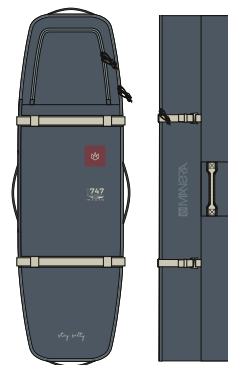

747 LIGHT

190 X 34 X 54 CM

DETAILS

REF.	22203-0204
SIZING.	190x34x54CM
COLORS.	SLATE - CREME
PRICE.	199,99€

FEATURES

- Premium 600D Polyester fabric
- Upper waterproof pocket
- Inside mesh pockets
- 4 reinforced handles
- Inside tightening straps
- 3mm protection foam

747 LIGHT

170 X 34 X 54 CM

DETAILS

REF.	22203-0204
SIZING.	170x34x54CM
COLORS.	SLATE - CREME
PRICE.	189,99€

FEATURES

- Premium 600D Polyester fabric
- Upper waterproof pocket
- Quick removable backpack straps
- Inside mesh pockets
- 4 reinforced handles
- Inside tightening straps
- 3mm protection foam

BACK FEATURES

LIGHT 190

LIGHT 170