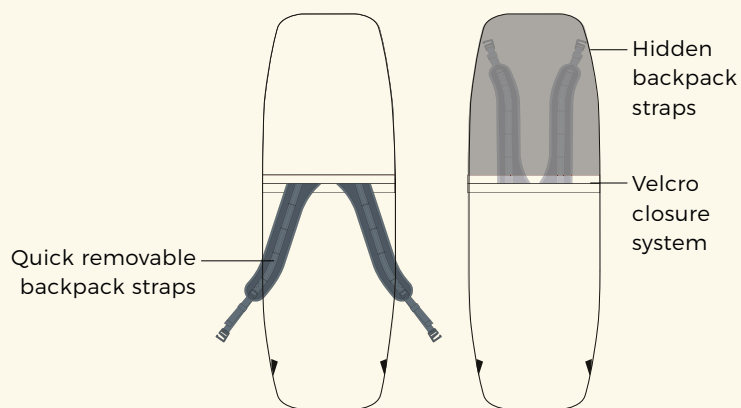

747 LIGHT

170 X 34 X 54 CM

DETAILS

REF.	22203-0204
SIZING.	170x34x54CM
COLORS.	SLATE - CREME
PRICE.	189,99€

FEATURES

- Premium 600D Polyester fabric
- Upper waterproof pocket
- Quick removable backpack straps
- Inside mesh pockets
- 4 reinforced handles
- Inside tightening straps
- 3mm protection foam

BACK FEATURES

LIGHT 190

LIGHT 170