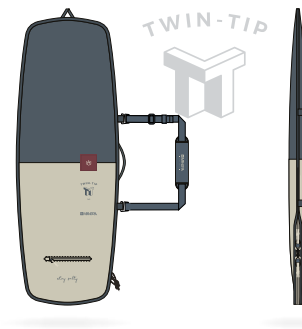

COMPACT

5' 3"
165 X 56 CM

DETAILS

REF. 22203-0104
SIZING. 5'3" - 165x56CM
COLORS. SLATE - CREME

FEATURES

- Premium 600D Polyester fabric
- Expandable fins volume
- Removable shoulder strap
- Zipper pocket
- One side handle

SURF

5' 6" / 6' 0"
170 X 55 CM / 180 X 60 CM

DETAILS

REF. 22203-0105 / 22203-0106
SIZING. 5'6" - 170x55cm / 6'0" - 180x60CM
COLORS. SLATE - CREME

FEATURES

- Premium 600D Polyester fabric
- Expandable fins volume
- Removable shoulder strap
- Zipper pocket
- One side handle

BACK FEATURES

TWIN-TIP

142 X 55 CM

DETAILS

REF. 22203-0101
SIZING. 150x55CM
COLORS. SLATE - CREME

FEATURES

- Premium 600D Polyester fabric
- Zipper pocket
- One side handle
- Removable shoulder strap