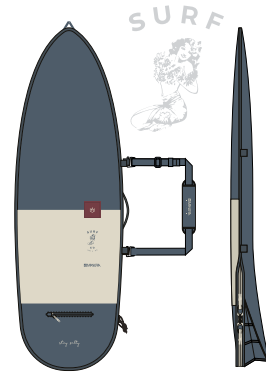

COMPACT

5' 3"
165 X 56 CM

DETAILS

REF. 22203-0104
SIZING. 5'3" - 165x56CM
COLORS. SLATE - CREME

FEATURES

- Premium 600D Polyester fabric
- Expandable fins volume
- Removable shoulder strap
- Zipper pocket
- One side handle

SURF

5' 6" / 6' 0"
170 X 55 CM / 180 X 60 CM

DETAILS

REF. 22203-0105 / 22203-0106
SIZING. 5'6" - 170x55cm / 6'0" - 180x60CM
COLORS. SLATE - CREME

FEATURES

- Premium 600D Polyester fabric
- Expandable fins volume
- Removable shoulder strap
- Zipper pocket
- One side handle

BACK FEATURES

TWIN-TIP

142 X 55 CM

DETAILS

REF. 22203-0101
SIZING. 150x55CM
COLORS. SLATE - CREME

FEATURES

- Premium 600D Polyester fabric
- Zipper pocket
- One side handle
- Removable shoulder strap