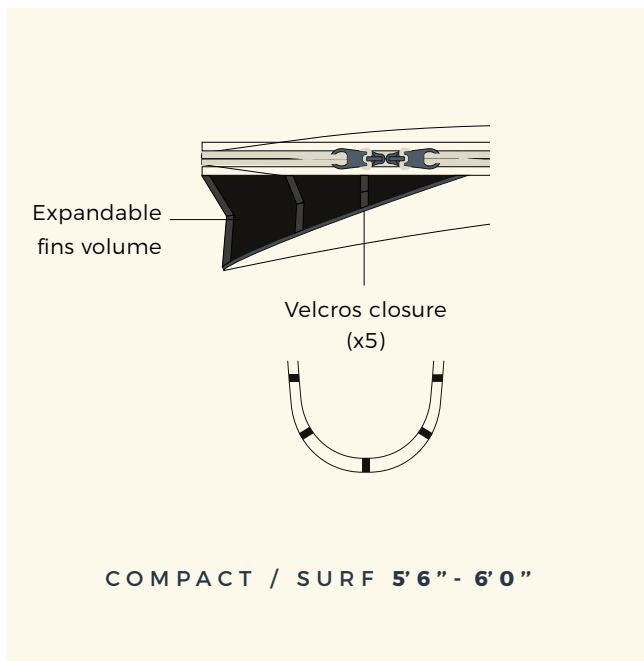

COMPACT

5' 3"
165 X 56 CM

DETAILS

REF. 22203-0104
SIZING. 5'3" - 165x56CM
COLORS. SLATE - CREME

FEATURES

- Premium 600D Polyester fabric
- Expandable fins volume
- Removable shoulder strap
- Zipper pocket
- One side handle

SURF

5' 6" / 6' 0"
170 X 55 CM / 180 X 60 CM

DETAILS

REF. 22203-0105 / 22203-0106
SIZING. 5'6" - 170x55cm / 6'0" - 180x60CM
COLORS. SLATE - CREME

FEATURES

- Premium 600D Polyester fabric
- Expandable fins volume
- Removable shoulder strap
- Zipper pocket
- One side handle

BACK FEATURES

TWIN-TIP

142 X 55 CM

DETAILS

REF. 22203-0101
SIZING. 150x55CM
COLORS. SLATE - CREME

FEATURES

- Premium 600D Polyester fabric
- Zipper pocket
- One side handle
- Removable shoulder strap