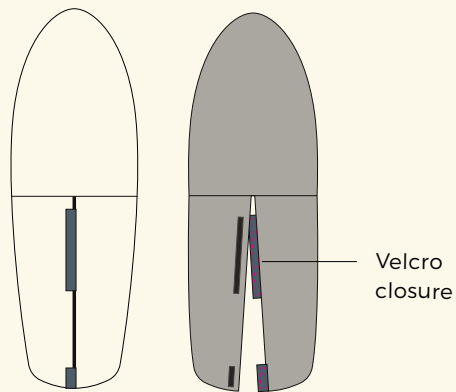

FOIL

5'3"
165 X 56 CM

DETAILS

REF.	22203-0103
SIZING.	5'3" - 165x56CM
COLORS.	SLATE - CREME

FEATURES

- Premium 600D Polyester fabric
- Foil-specific entry
- No zipper : Closes with velcro
- Removable shoulder strap
- Zipper pocket
- One side handle

POCKET

4'3"
135 X 55 CM

DETAILS

REF.	22203-0102
SIZING.	4'3" - 135x55CM
COLORS.	SLATE - CREME

FEATURES

- Premium 600D Polyester fabric
- Foil-specific entry
- No zipper : Closes with velcro
- Removable shoulder strap
- Zipper pocket
- One side handle

B A C K F E A T U R E S

FOIL 5'3"

POCKET 4'3"