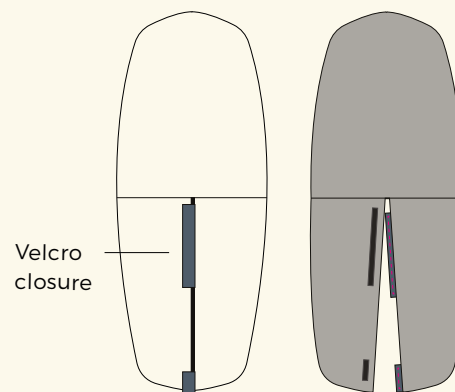

FOIL

5'3"
165 X 56 CM

DETAILS

REF.	22203-0103
SIZING.	5'3" - 165x56CM
COLORS.	SLATE - CREME

FEATURES

- Premium 600D Polyester fabric
- Foil-specific entry
- No zipper : Closes with velcro
- Removable shoulder strap
- Zipper pocket
- One side handle

POCKET

4'3"
135 X 55 CM

DETAILS

REF.	22203-0102
SIZING.	4'3" - 135x55CM
COLORS.	SLATE - CREME

FEATURES

- Premium 600D Polyester fabric
- Foil-specific entry
- No zipper : Closes with velcro
- Removable shoulder strap
- Zipper pocket
- One side handle

B A C K F E A T U R E S

FOIL 5'3"

POCKET 4'3"