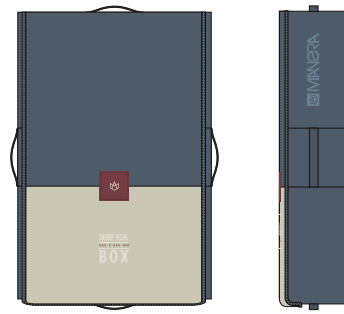

KITE FOIL BOX

310X1100CM

DETAILS

REF.	22203-0303
SIZING.	310x1100CM
COLORS.	SLATE - CREME
PRICE.	84,99€

FEATURES

- Premium 600D Polyester fabric
- High density foam protection
- 3 compartments
- Elastic straps attach
- Inside pocket for accessories
- One side handle

SURF FOIL BOX

560X850CM

DETAILS

REF.	22203-0304
SIZING.	560x850CM
COLORS.	SLATE - CREME
PRICE.	94,99€

FEATURES

- Premium 600D Polyester fabric
- High density foam protection
- Elastic straps attach
- Inside pocket for accessories
- 4 side handles

INSIDE FEATURES

KITE FOIL BOX

SURF FOIL BOX