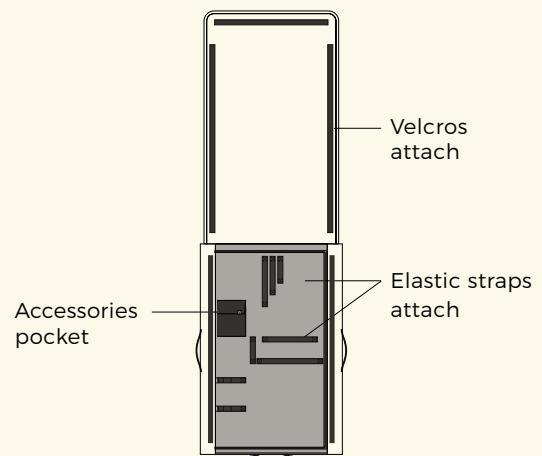

KITE FOIL BOX

310X1100CM

DETAILS

REF.	22203-0303
SIZING.	310x1100CM
COLORS.	SLATE - CREME
PRICE.	84,99€

FEATURES

- Premium 600D Polyester fabric
- High density foam protection
- 3 compartments
- Elastic straps attach
- Inside pocket for accessories
- One side handle

SURF FOIL BOX

560X850CM

DETAILS

REF.	22203-0304
SIZING.	560x850CM
COLORS.	SLATE - CREME
PRICE.	94,99€

FEATURES

- Premium 600D Polyester fabric
- High density foam protection
- Elastic straps attach
- Inside pocket for accessories
- 4 side handles

INSIDE FEATURES

KITE FOIL BOX

SURF FOIL BOX