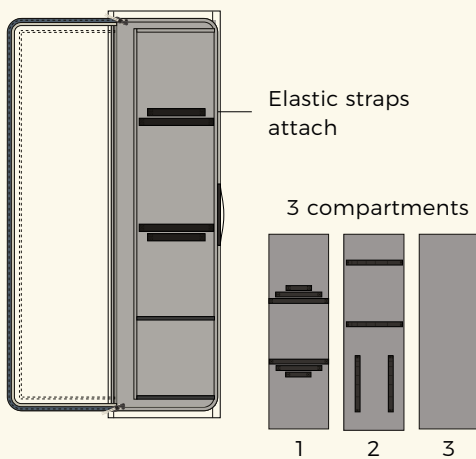

KITE FOIL BOX

310X1100CM

DETAILS

REF.	22203-0303
SIZING.	310x1100CM
COLORS.	SLATE - CREME
PRICE.	84,99€

FEATURES

- Premium 600D Polyester fabric
- High density foam protection
- 3 compartments
- Elastic straps attach
- Inside pocket for accessories
- One side handle

SURF FOIL BOX

560X850CM

DETAILS

REF.	22203-0304
SIZING.	560x850CM
COLORS.	SLATE - CREME
PRICE.	94,99€

FEATURES

- Premium 600D Polyester fabric
- High density foam protection
- Elastic straps attach
- Inside pocket for accessories
- 4 side handles

INSIDE FEATURES

KITE FOIL BOX

SURF FOIL BOX