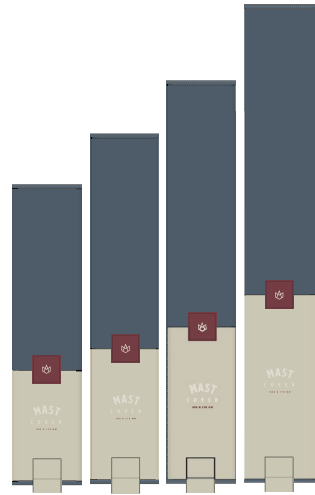

FOIL COVERS

680 / 840 / 1000 X 890MM

DETAILS

REF.	22203-0302
SIZING.	5680 / 840 / 1000 x 890CM
COLORS.	SLATE - CREME
PRICE.	680 84,99€ / 840 89,99€ / 1000 94,99€

FEATURES

- Premium 600D Polyester fabric
- High density foam protection
- Inside reinforcements
- Slot to access mast screws

MAST COVERS

650 / 750 / 850 / 1050MM

DETAILS

REF.	22203-0301
SIZING.	650 / 750 / 850 / 1050CM
COLORS.	SLATE - CREME
PRICE.	650 29,99€ / 750 30,99€ / 850 32,99€ / 1000 34,99€

FEATURES

- Premium 600D Polyester fabric
- High density foam protection
- Velcro closure